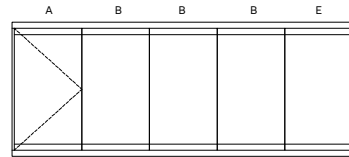

Indicative Typologies / Ενδεικτικές Τυπολογίες

Types of panels / Τύποι φύλλων

Dimensions

Διαστάσεις

| | |
|-------------------------|--------------------|
| Upper-bottom track | 46mm x 60mm |
| Sash profile | 40mm x 38mm |
| Vertical wall's profile | 39mm x 32mm x 20mm |

| | |
|-------------------------|---------------------------|
| Maximum sash height | 1800mm |
| Maximum sash width | 700mm |
| Maximum weight per sash | 30kg |
| Glazing thickness | 8mm |
| Glazing type | Tempered monolithic glass |
| Sealing between panels | PVC profiles |