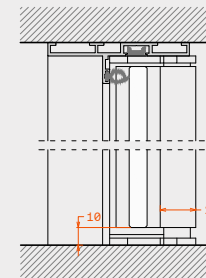

## Dimensions

Door frame width 80mm  
Door frame view (in-out) 8mm-23mm  
Tube hinge profile view 30mm

## Διαστάσεις

Πλάτη κάσας 80mm  
Όψη κάσας (μέσα-έξω) 8mm-23mm  
Όψη σωληνωτού μεντεσέ 30mm

## Technical features

Maximum sash height 3000mm  
Maximum sash width 1000mm  
Maximum weight per sash 80kg  
Glazing thickness range 8mm-12mm  
Glazing type Tempered, monolithic or laminated  
Lock variety Mechanical lock or easy click  
Sash operation Stainless steel pivot hinges  
Panel sealing type Rubber on frame  
Automatic drop seal option Yes

## Πιστοποιήσεις

Ηχομείωση  
(ISO : 10140-2:2010)

UP TO: Rw (C,Ctr) = 36 (0,-2) dB

Vertical section  
Κάθετη τομή

Horizontal section  
Οριζόντια τομή