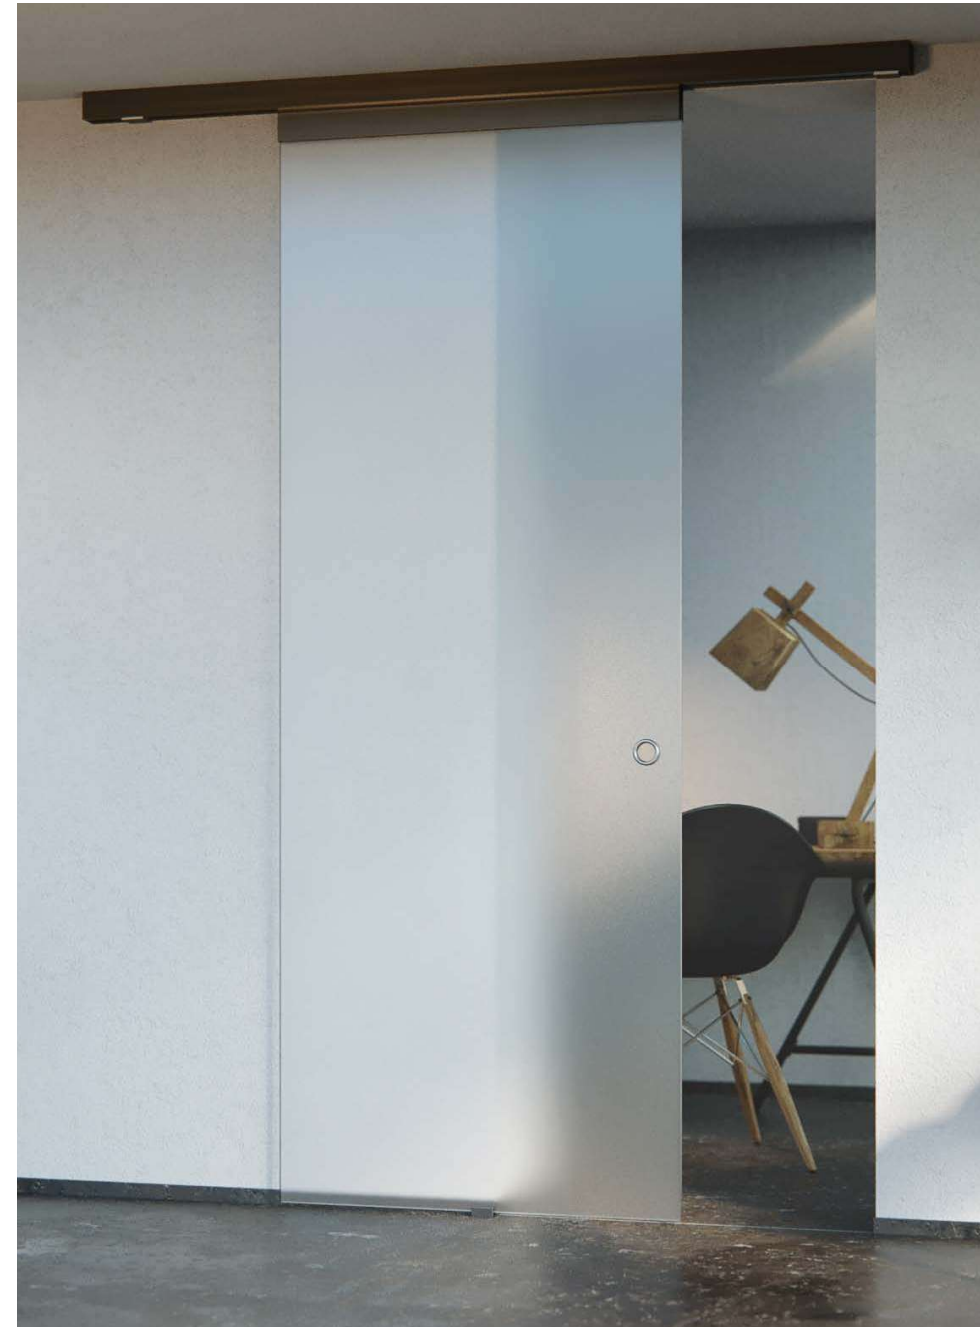

Η DS 5000.IN είναι μια συρόμενη γυάλινη πόρτα B.T η οποία αποτελείται από τετράγωνης διατομής άνω οδηγό κύλισης, άνω πιάστρες συγκράτησης υαλοπίνακα χωρίς οπές-εγκοπές, και διακοσμητικό κάλυμμα τετράγωνης διατομής. Τα αλουμίνια χρωματίζονται σε όλες τις αποχρώσεις βαφών πούδρας (RAL) αλλά και ανοδίωσης. Τα κινητά φύλλα ακινητοποιούνται με standard στορσο άνοιγμα-κλείσιμο.

Typologies / Τυπολογίες

Dimensions

Διαστάσεις

Track for movable
Upper clamp

60mm x 62mm
40mm x 53mm

Διαρούμενος οδηγός κινητού
Άνω μπάζα

60mm x 62mm
40mm x 53mm

Technical features

Τεχνικά χαρακτηριστικά

Maximum sash height
Maximum sash width
Maximum weight per Sash
Glazing thickness Range
Glazing type

3000mm
1200mm
100kg
8mm-10mm
Tempered, monolithic
or laminated

Μέγιστο ύψος φύλλου
Μέγιστο πλάτος φύλλου
Μέγιστο βάρος φύλλου
Πάχη υαλοπίνακα
Είδος κρυστάλλου

3000mm
1200mm
100kg
8mm-10mm
Σκληρυμένο, μονολιθικό
ή τρίπλεξ

Sliding operation
Upper roller carrier

Upper
Stainless steel-rollers
with bearing

Κύλιση
Άνω βαγόνι με ράουλα

Άνω
Ανοξειδωτο βαγόνι,
ράουλα με ρουλεμάν

Sashe sealing type
Maximum number of sashes
Panel's immobilization

Brushes
2
Standard stop

Τρόπος σφράγισης φύλλων
Μέγιστος αριθμός φύλλων
Ακινητοποίηση φύλλων

Βουρτσάκια
2
Απλά στοπ